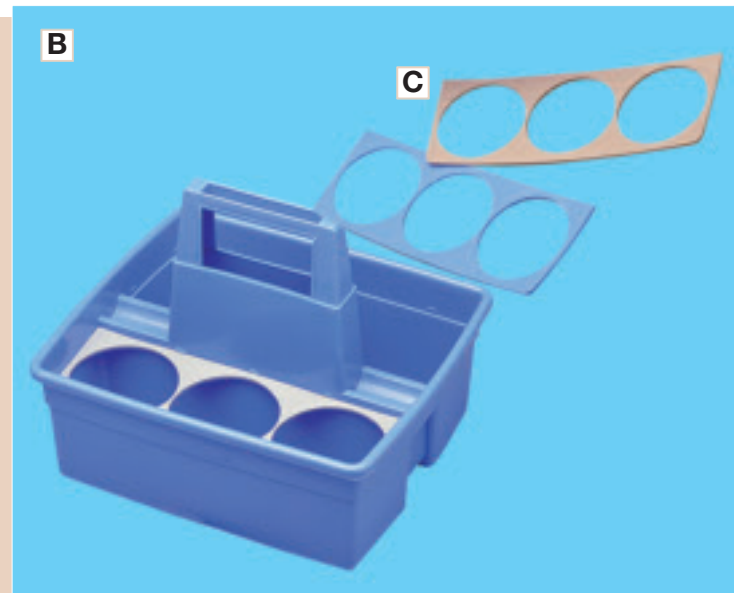

B Maids' Baskets

- High comfortable handle, heavy-duty construction
- High sides prevent bottles and aerosols from falling out
- Use inserts with maids' basket to hold quart bottles, etc.
- Inserts (item C) must be ordered separately
- Dimensions: 12 1/4" L x 11" W x 5" D

1802BL	Blue	6/cs.	9 lb

1801TN	◆ Tan	6/cs.	9 lb

1803GY	◆ Grey	6/cs.	9 lb