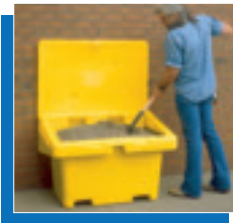

A

B

C

D

SOS™ Storage Bins

For safe, convenient, year-round storage

Applications:

- **Sand/Salt:** The double wall lid and moulded in hasp will keep contents dry and secure
- **Garbage:** Ideal for rural applications. Will protect garbage bags from both pesky animals and elements
- **Dock:** Stores boating accessories and personal valuables conveniently, right on the dock
- **Baseball:** Rugged construction and weather resistance enable dry storage for bases, chalk and equipment
- **Truck:** The lockable heavy-duty hasp will ensure tools and other valuables are safe and secure
- **Pool:** Perfect storage for pool chemicals, life jackets or pool toys
- Other applications include farms, factories, trailers, ship or shore, parking lots, cottages or construction sites

Features:

- Roto moulded of 1/4"-5/16" gauge Linear Low Density Polyethylene (LLDPE)
- Heavy-duty construction with lockable double wall lid
- Water tight and impact resistant
- Nestable
- Four convenient sizes