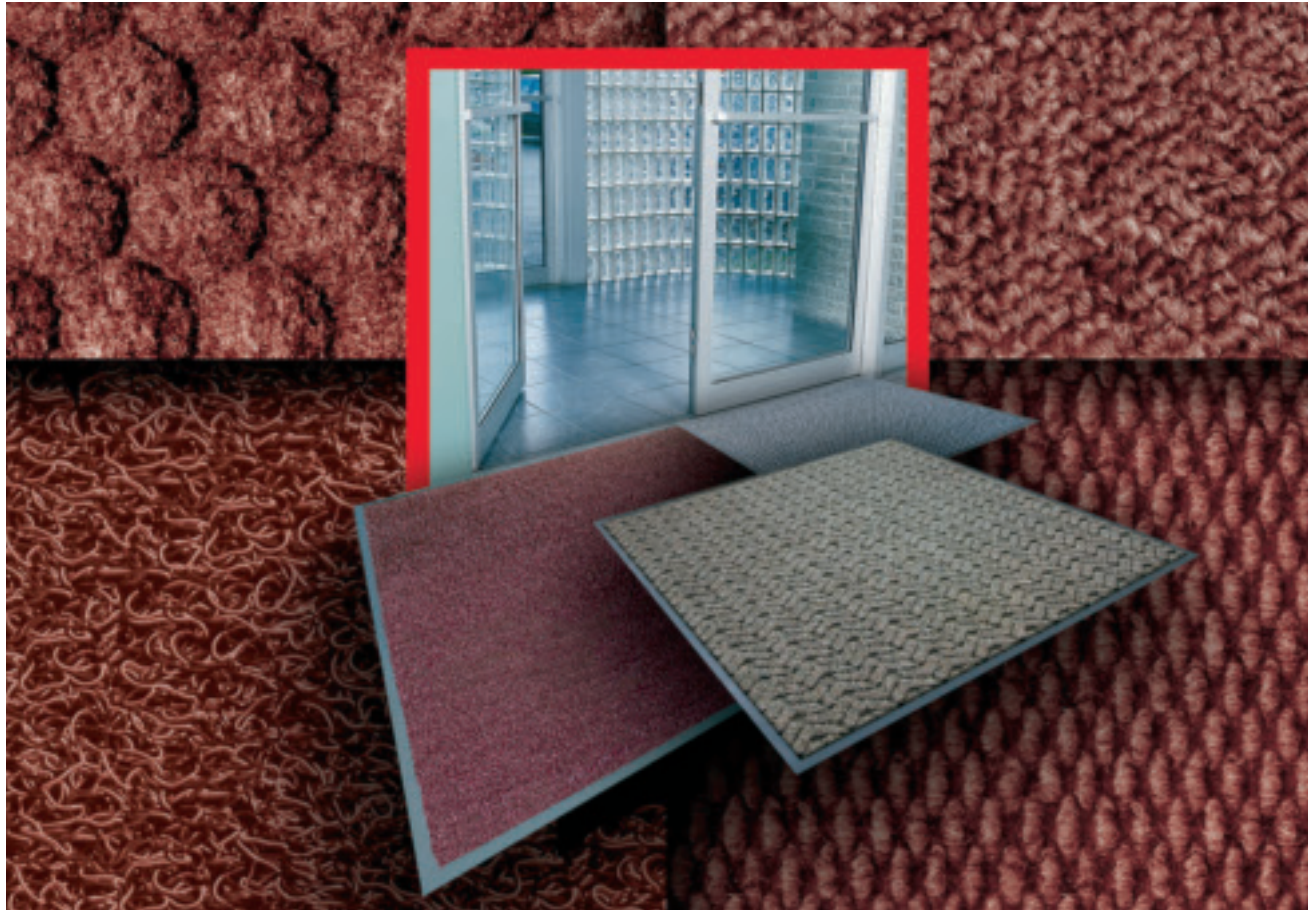

Entrance Matting for Every Need

Entrance Matting for Every Style

Entrance Matting for Any Decor

Choose from Canada's Top Entrance Matting Products

- PROLUXE
- SUPER SOAKER
- CHEVRON
- NEEDLE PIN
- TIRE TRACK™
- DURA.DOT
- ENDURA
- PRO DURA
- OBDURA
- FORE-RUNNER™
- CROSS-OVER™
- WALK-A-WAY™
- INDUSTRIAL & SAFETY MATTING

***Dirt is a year round problem
Matting is a year round solution***