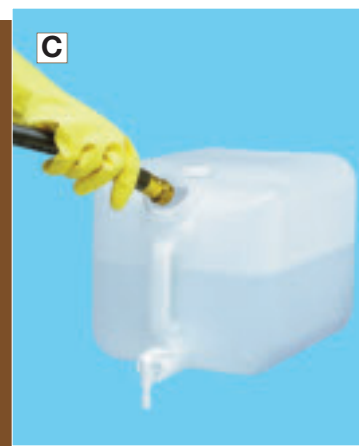

Portion Aids & E-Z Fill™

A 28 mm - 38 mm Portion Aids

- Gives accurate measurements and eliminates waste
- Use with cleaners, disinfectants, detergents or concentrates
- Ounce and cc calibrations silk screened on sides
- Cup size 3 oz/89 mL
- Dimensions for 3528: 12" L x 2" D x 3" H
- Dimensions for 3538: 15" L x 2" D x 3" H

3528	Fits 28 mm neck	Translucent	12/cs.	1 lb
3538	Fits 38 mm neck	Translucent	12/cs.	1 lb

B Pro-Blend Portion Aids

- Just turn the top clockwise to raise or counter-clockwise to lower the regulator
- Squeeze the bottle to fill; any excess liquid will flow back into the bottle
- Open the safety cover and pour out the measured liquid
- Reduces product waste and ensures fast easy measuring

28 mm/400 neck for gallon bottles

200309		12/cs.	1.8 lb

38 mm/400 neck for 32 oz bottles

200308		12/cs.	2 lb

C E-Z Fill® 5 Gallon Polyethylene Container

- User friendly for E-Z filling and pouring of product
- Heavy-duty container, 63 mm angled front opening for filling of ready-to-use chemical concentrates
- 38 mm top vent opening accepts standard 3/4" tubing
- Includes 7577 faucet with 38 mm cap, has no leak, tight fit with easy on/off handle, spout fits into 28 mm bottle neck
- 1/2 gallon embossed graduations on top and front
- Dimensions: 16" L x 10" W x 10" H

7576	Translucent	6/cs.	23 lb

D E-Z Fill® 2 1/2 Gallon Polyethylene Container

- Same features as 7576
- Dimensions: 16" L x 5" W x 10" H

7572	Translucent	12/cs.	30 lb