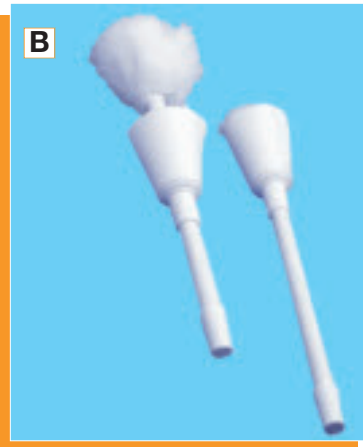

A

Imprints
Available

B

C

D

Imprints
Available

E

F

G

H

Bowl Mops, Brushes & Caddies

A Duralon Toilet Bowl Mop

- Full 4 1/2" mop head with greater absorbency
- Acid-resistant polypropylene strands
- 12" strong I-beam plastic handle
- Dimensions: 5 3/4" W x 12" H

204 White 100/cs. 13 lb

B Deluxe Cone Bowl Mop

- Heavy-duty round handle with no leak, friction-fit, self-wiping cone, acid-resistant polypropylene
- Cone slides over mop head and is squeezed
- Dimensions: 5 1/2" Dia. x 13" L

3600 White 50/cs. 8 lb

C Value Plus Toilet Bowl Caddy

- Handles all types of bowl mops, including cone mops
- Built as companion item that conveniently fits onto GatorMate (pg. 70)
- Comfortable carry handle and wide sloping rim to prevent spillage when storing bowl mop (sold separately)

150WT White 12/cs. 4.5 lb

D Super Toilet Bowl Caddy

- Locking strap holds 32 oz bottles snugly
- Hinged lid keeps mop hidden and corrosive fumes contained; comfortable carrying handle
- Conveniently holds quart bottle and bowl mop (sold separately)
- Dimensions: 4" L x 6" W x 8" H

100WH White 12/cs. 4.5 lb

101BL Blue 12/cs. 4.5 lb

E Orthoscrub Multi Purpose Scrub Brush

- 34" from tip-to-toe
- Use on bath tubs, shower stalls, jacuzzis, patios and decks, large garbage cans, buckets and other hard to reach areas

298 34" Overall Length 1/cs. 1 lb

F Deluxe Bowl Brush

- Contoured poly bristles set in sturdy plastic handle
- Bristles won't scratch, stain or absorb odours

280102 15 1/2" Overall Length 24/cs. 3.6 lb

G Standard Bowl Brush

- Straight head wire bowl brush with plastic handle

0706 16" Overall Length 36/cs. 4 lb

H Bowl Brush Caddy Only

- Optional polyethylene caddy fits all bowl brushes
- Shown with toilet bowl brush (sold separately)
- Dimensions: 4" Dia. x 4 1/2" H

60123 White 100/cs. 18 lb